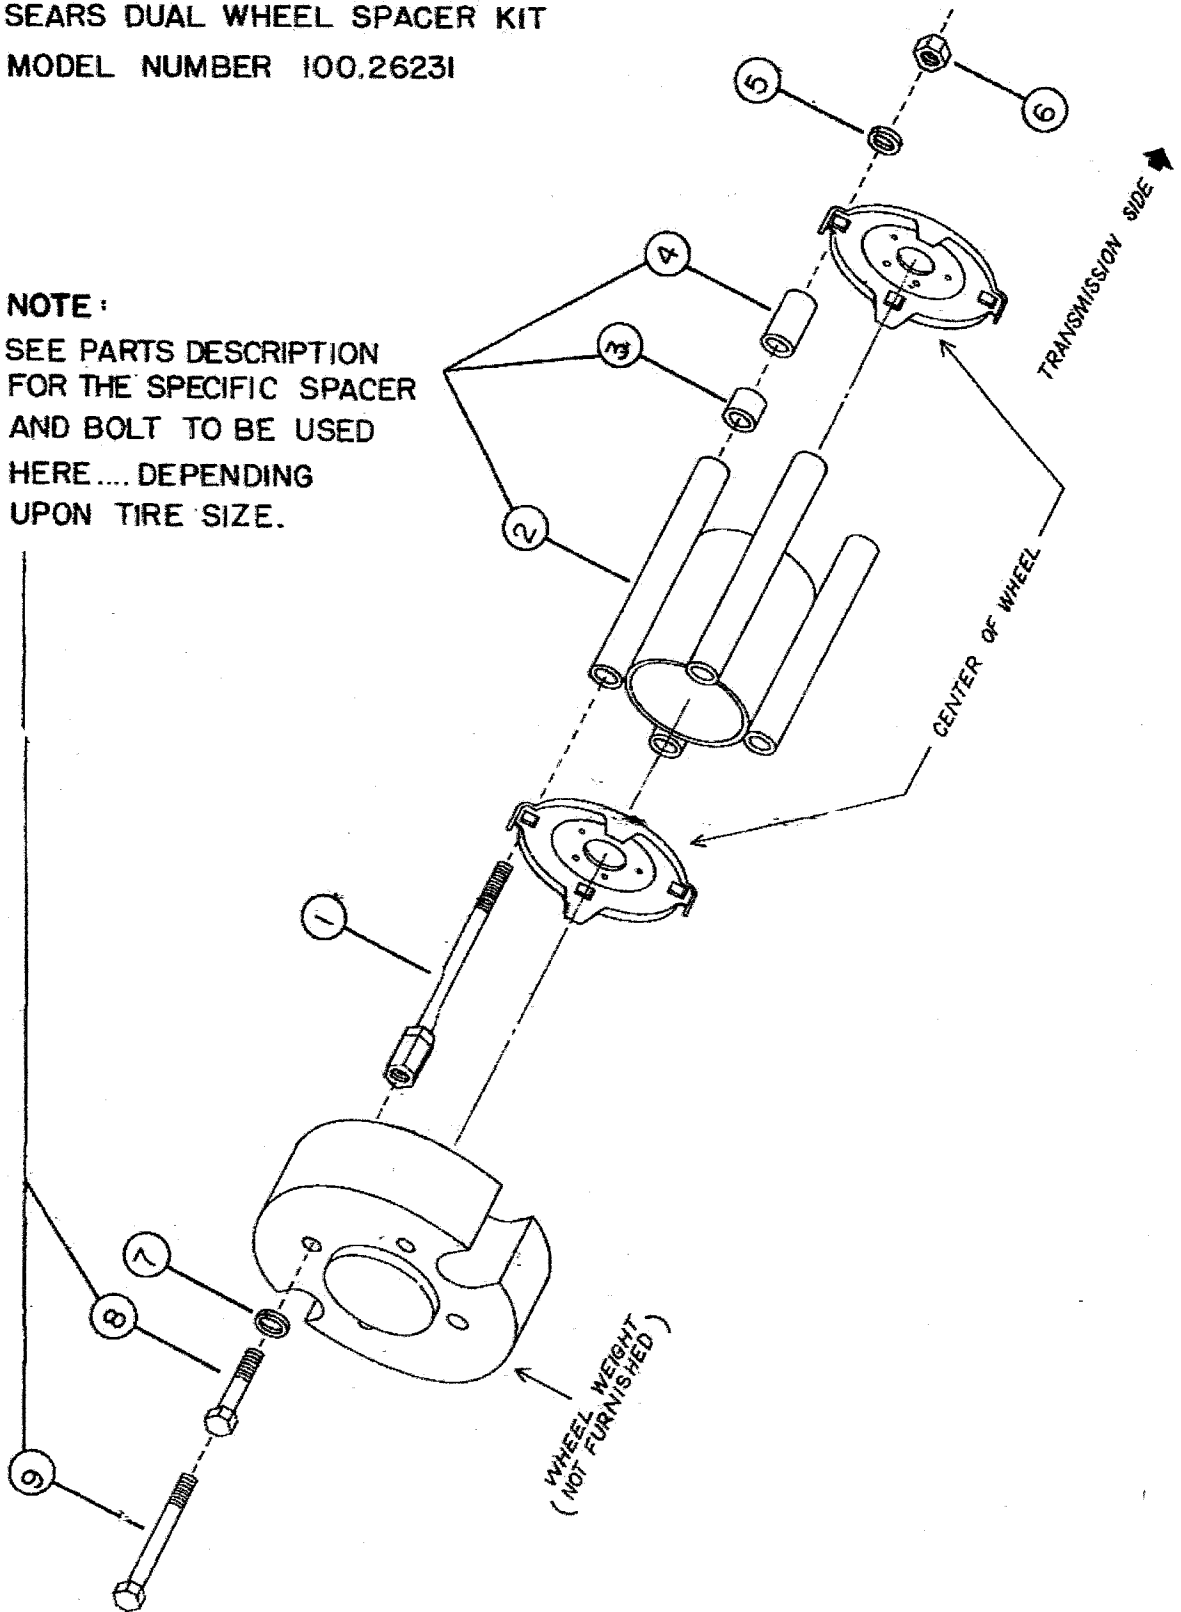

SEARS DUAL WHEEL SPACER KIT
MODEL NUMBER 100.26231

NOTE :
SEE PARTS DESCRIPTION
FOR THE SPECIFIC SPACER
AND BOLT TO BE USED
HERE.... DEPENDING
UPON TIRE SIZE.

SEARS DUAL WHEEL SPACER KIT MODEL NUMBER 100.26231

WHEN ORDERING REPAIR PARTS, ALWAYS GIVE THE FOLLOWING INFORMATION AS SHOWN IN THIS LIST:

1. THE PART NUMBER
2. THE PART NAME
3. THE MODEL NUMBER 100.26231
4. THE NAME OF ITEM—
DUAL WHEEL SPACER KIT

ALWAYS ORDER BY PART NUMBER

PARTS LIST

WHEN USED WITHOUT WHEEL WEIGHTS

ITEM NO.	PART NAME	NO. REQ'D PER SET	PART NUMBER	DESCRIPTION
1	Wheel Spacer Bolt	8	8 HH-188	1/2" Hex HD Bolt x 11 3/4"
2	Wheel Spacer	2	SP 1021-4	No Spacers Used With 7:50 Tires
3	Short Spacer	8	8 S-6	Use Only With 8:50 Tires
4	Long Spacer	8	8 S-22	Use Only With 9:50 Tires
5	Lockwasher	8	8 LW	1/2" Lockwasher
6	Hex Nut	8	8 N	1/2" Hex Nut

ADDITIONAL PARTS REQ'D WHEN USING WHEEL WEIGHTS

7	Lockwasher	4	8 LW	1/2" Lockwasher
8	Short Bolt	4	8 B-44	1/2" NC x 2 3/4" Bolt Use Only With 7:50 Tires
9	Long Bolt	4	8 B-56	1/2" NC x 3 1/2" Bolt Use Only With 8:50 and 9:50 Tires